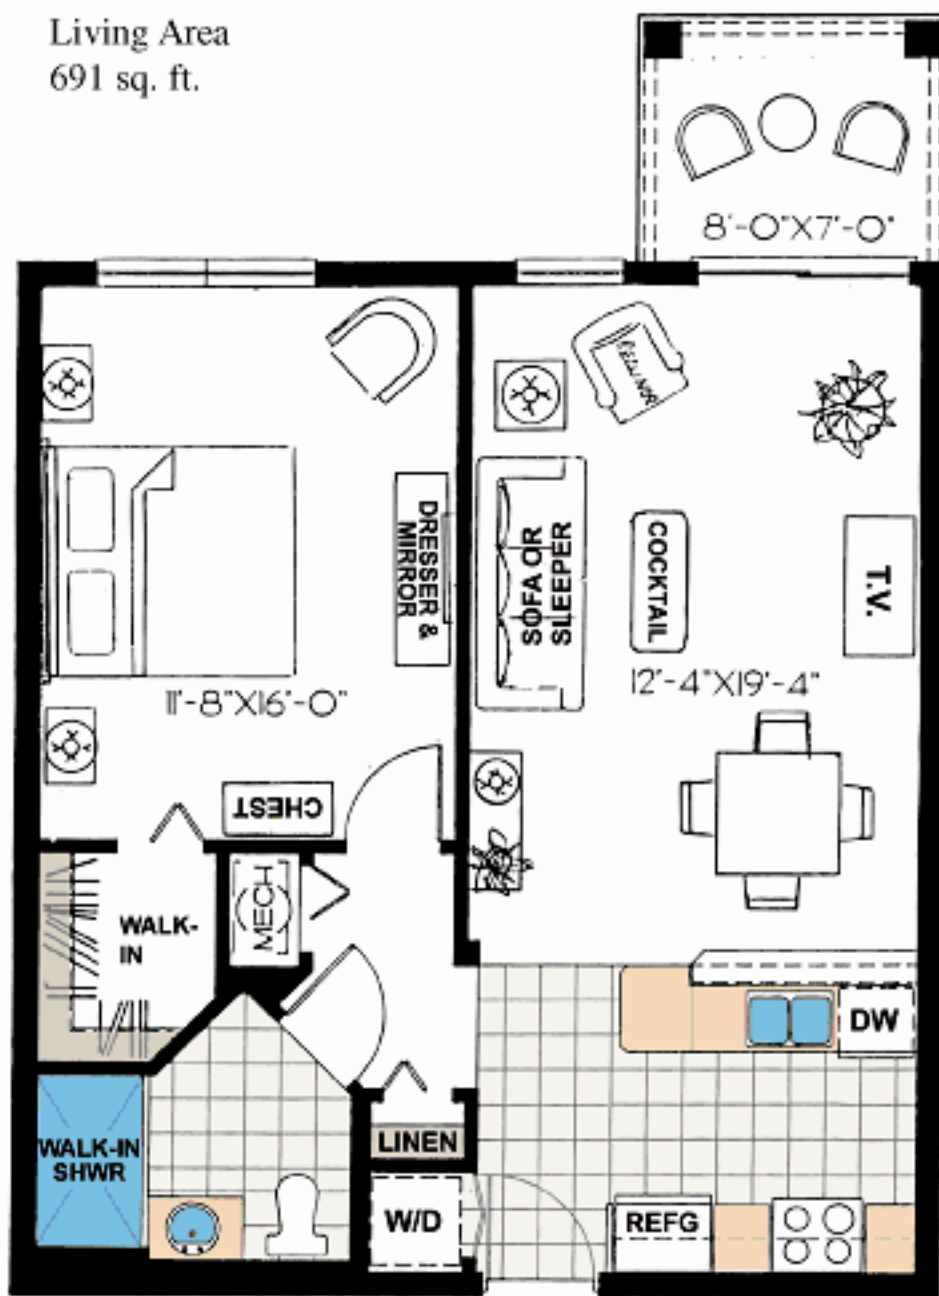

# The Canterbury

One Bedroom • One Bath

Living Area  
691 sq. ft.

 **Aston Gardens**  
AT THE COURTYARDS  
*~ Excellence in Senior Living ~*