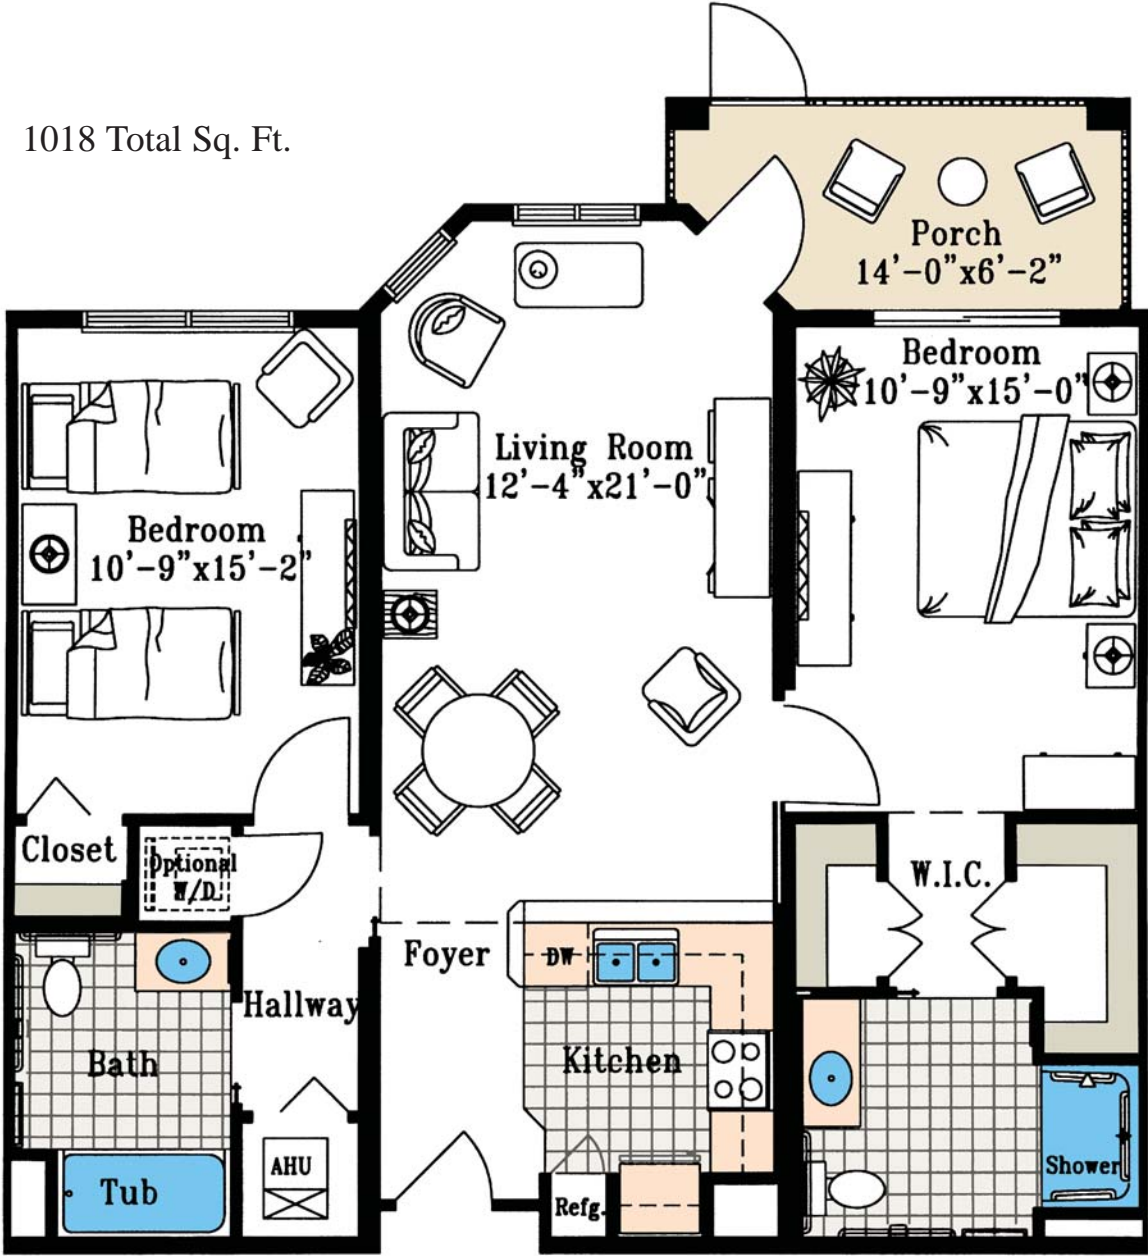

The Alexandra

Two Bedroom, Two Bath

1018 Total Sq. Ft.

All dimensions are approximate and subject to change without notice. © 2002 Aston Gardens